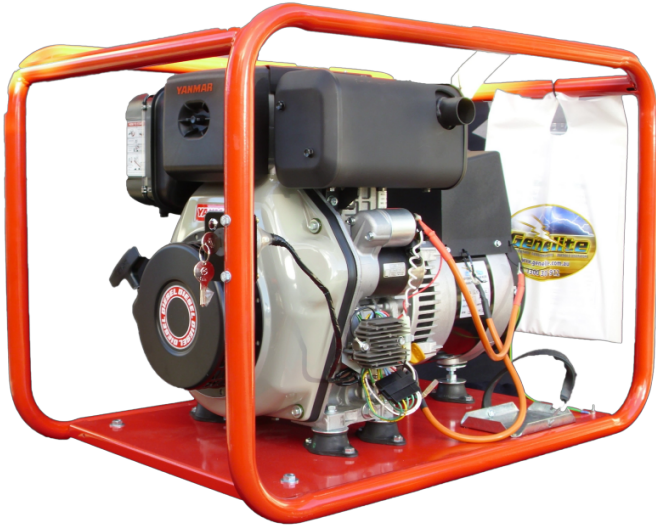

GYD5000E 6.5kVA YANMAR

6.5kVA
YANMAR
GYD5000E

ENGINE

MANUFACTURER	Yanmar
ENGINE MODEL	L100 AE-DEG
TYPE & CYLINDER	O.H.V. Single Cylinder
STARTING	Recoil & Electric Start
RUN TIME	2.8hr @ 100%, 3.6hr @ 75% load
FUEL	Diesel
CUBIC CAPACITY	406 cm ³
HP 3000 RPM CONT	8.8HP
OIL CAPACITY	1.65L

TECHNICAL

MODEL	GYD5000E
TYPE	Portable
FREQUENCY	50Hz
PHASE/VOLTAGE	1/240

SPEED	POWER		NOISE LEVEL	FUEL CAPACITY	CONTINUOUS OUTPUT
	Max Power		dBA @7m see *1		
	kW	kVA	dBA		
3000RPM	5	6.5	80	5.5L	6.5kVA

ADDITIONAL INFO

OUTLETS	10amp + 15amp switched with thermal overload
FRAME	Heavy duty extra large roll frame

DIMENSIONS

LENGTH	85cm
WIDTH	55cm
HEIGHT	60cm
WEIGHT	96kg

ALTERNATOR

ALTERNATOR BRAND	Mecc Alte
TYPE	Brushless
HARMONIC DISTORTION	Less than 5%
INSULATION CLASS	Class H

OPTIONS

- Hire Spec: 2xIP56 rated outlets, circuit breaker & RCD protection.
- Mine Spec Upgrade
- 2 or 4 wheel kit
- Long Range Tank