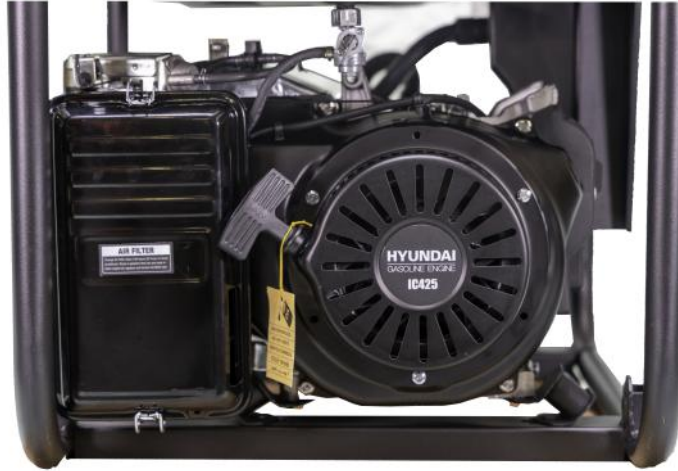

HY7000LK - 6.8kVA Hyundai

A. GENERAL FEATURES

• MODEL	HY7000LK	• POWER OUTPUT	5.5kW/ 6.8kVA
• TYPE	Portable	• FRAME	Open frame

B. GENERAL RATING

VOLTAGE	POWER		NOISE LEVEL	RUN TIME	START
	Max Output @ 0.8pf		dBA @7m see *1		
	kw	kva	dBA		
240	5.5	6.8	73	@75% Load 7 Hours	Recoil

*1 At 1/4 Load at 7m from control panel side

C. TECHNICAL FEATURES

TECHNICAL

• POWER OUTPUT KW/KVA	5.5kW/ 6.8kVA
• ENGINE DISPLACEMENT	223cc
• ENGINE MAKE	Hyundai
• ENGINE TYPE	Gasoline 4T OHV, Air cooled
• FUEL TANK CAPACITY	25 Litres
• FUEL TYPE	4 - Stroke

FEATURES

- LCD Display Control Panel
- C/B & RCD protection
- Outlets: 1 x 32 Amp 240V IP66- RCD & C/B
1 x 15 Amp 240V GPO

HY7000LK - 6.8KVA Hyundai

COMES WITH

- Instruction Manual
- Oil Filler Funnel
- Spark Plug Spanner

DIMENSIONS

- Length: 670 mm
- Width: 540 mm
- Height: 550 mm
- Weight: 78 kg

D. CONTROL PANEL

LCD Display on Control Panel