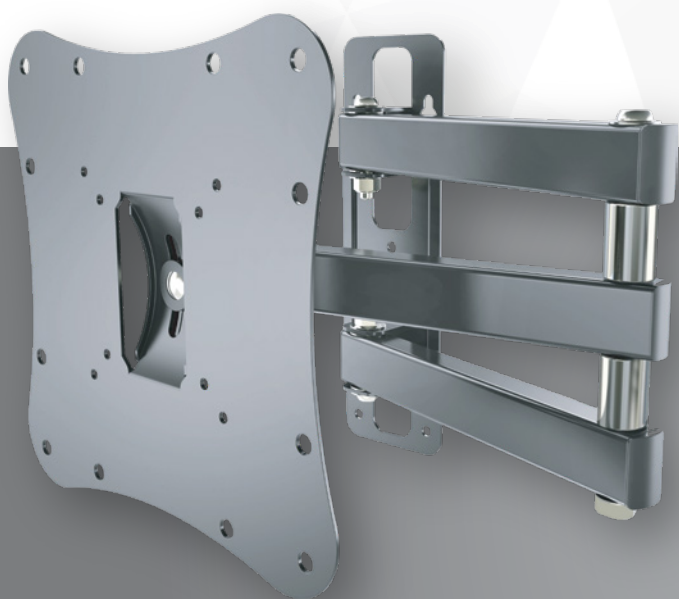

TV Wall Mount MT-MRV1437US

ULTRA-SLIM
DESIGN

SPECIFICATIONS

TV Wall Mount

- Made for TV sized 14"-37"
- Ultra-slim. Only 18mm from the wall!
- Built-in safety lock
- Weight capacity 37kgs
- VESA 75x75mm, 100x100mm, 200x200mm
- High gauge cold rolled steel
- Two pieces "slide-in" installation for easy mounting
- Universal hardware pack included
- Travel velcro tie down strap included

RV TV FULL MOTION MOUNT KIT WITH QUICK RELEASE MOUNTING SYSTEM

MT-MRV1032FM

SPECIFICATIONS

TV Wall Mount

- Made for TV sized 10"-32"
- Full motion mount
- Aluminium structure
- Tilt angle 20°
- Swivel angle 180°
- Weight capacity 18kgs
- VESA 75x75mm, 100x100mm
- Angle free tilt
- Integrated bubble level
- Two pieces "slide-in" installation for easy mounting
- Universal hardware pack included
- Travel velcro tie down strap included