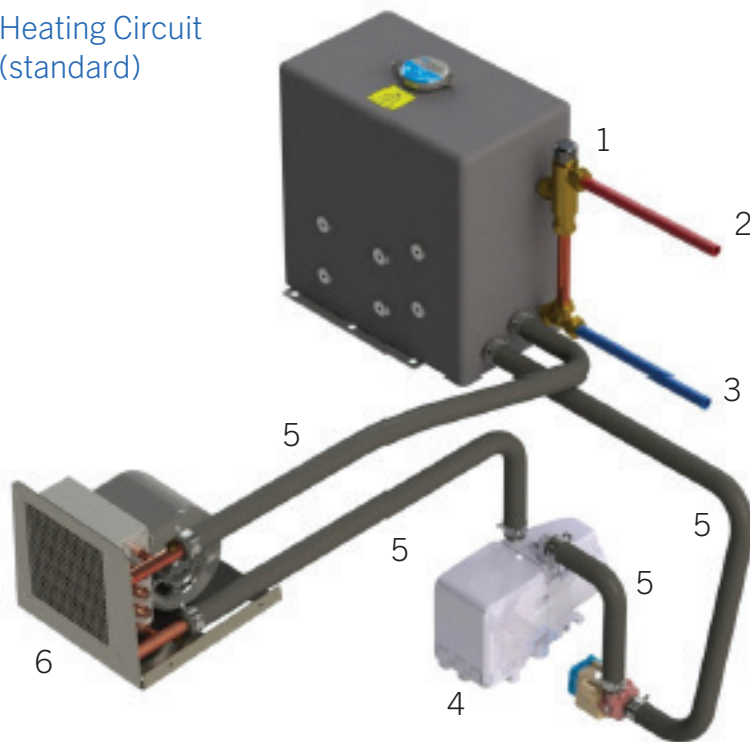

MODULAR WHOLESALE
Home of Eberspächer
Australia and New Zealand

 Kalori

Eberspächer

TECHNICAL DATA:

HEATER		HYDRONIC HS3D5E	
Heating Medium		Water, Cooling Fluid	
Control of the Heat Flow		Large	Small
Heat Flow (Watt)		5,000 W	1,300 W
Fuel Consumption (Litres/hour)		0.59 l/h	0.15 l/h
Mean Electrical Power (Watt)	In Operation	32 W	5 W
	At Start	135 W	
Rated Voltage (Volt)		12 V	
Optimum Water Flowrate (Litres/minute)		5-10 l/m	

Heating Circuit
(standard)

Heating Circuit
(without fan matrix)

1. Blender Valve
2. Hot water output to domestic tap
3. Cold water input from storage tank (via pump)
4. HS3 Water Heater & Water Pump (fitted externally)
5. Water Hose (modified as required)
6. Fan Matrix (optional)