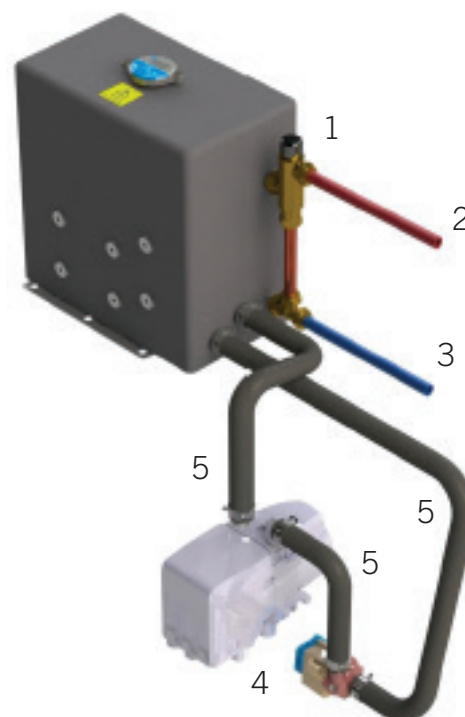

MODULAR WHOLESALE
Home of Eberspächer
Australia and New Zealand

 Kalori

Eberspächer

TECHNICAL DATA:

HEATER		HYDRONIC HS3D5E	
Heating Medium		Water, Cooling Fluid	
Control of the Heat Flow		Large	Small
Heat Flow (Watt)		5,000 W	1,300 W
Fuel Consumption (Litres/hour)		0.59 l/h	0.15 l/h
Mean Electrical Power (Watt)	In Operation	32 W	5 W
	At Start	135 W	
Rated Voltage (Volt)		12 V	
Optimum Water Flowrate (Litres/minute)		5-10 l/m	

Heating Circuit
(standard)

Heating Circuit
(without fan matrix)

1. Blender Valve
2. Hot water output to domestic tap
3. Cold water input from storage tank (via pump)
4. HS3 Water Heater & Water Pump (fitted externally)
5. Water Hose (modified as required)
6. Fan Matrix (optional)