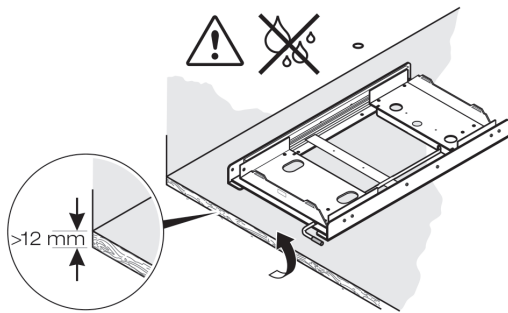

* Warranty does not include damage caused by misuse, or as a result of exceeding the 100 kg limit. Slide must be installed on a flat even surface and not outdoors exposed to the elements.

1