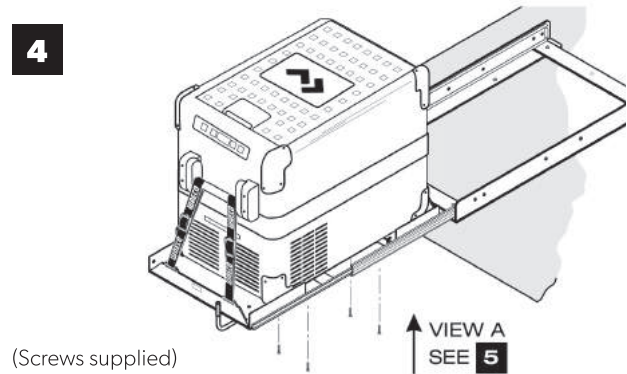

Installation Instructions

Fridge slide CFX-SLD3540

Suits: CFX-35, CFX-40 (Also suits CF-35, CF-40, CF-50, CF-50DZ and CF-60)

Fridge slide CFX-SLD5065

Suits: CFX-50, CFX-65 & CFX-65DZ

1 John Duncan Crt Varsity Lakes, Queensland, Australia, 4227 | Phone: 1800 21 21 21

1

* Warranty does not include damage caused by misuse, or as a result of exceeding the 100 kg limit. Slide must be installed on a flat even surface and not outdoors exposed to the elements.

1

4

2

5

3

6