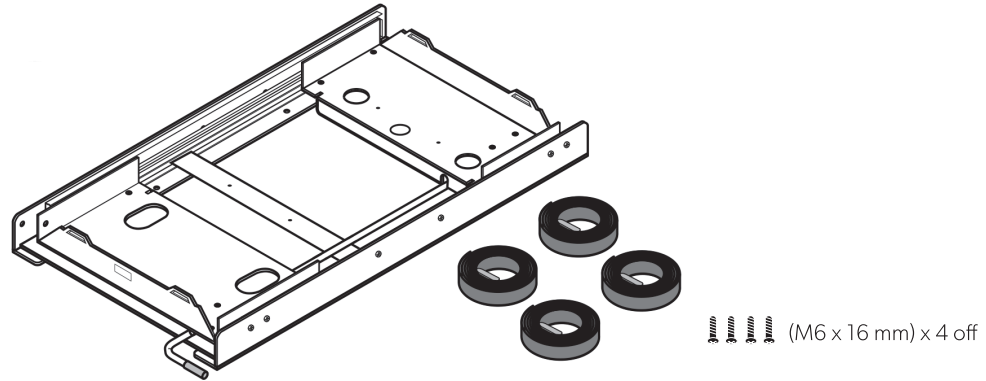

Installation Instructions

Fridge slide CFX-SLD3540

Suits: CFX-35, CFX-40 (Also suits CF-35, CF-40, CF-50, CF-50DZ and CF-60)

Fridge slide CFX-SLD5065

Suits: CFX-50, CFX-65 & CFX-65DZ

1 John Duncan Crt Varsity Lakes, Queensland, Australia, 4227 | Phone: 1800 21 21 21

1

* Warranty does not include damage caused by misuse, or as a result of exceeding the 100 kg limit. Slide must be installed on a flat even surface and not outdoors exposed to the elements.

1

4

2

5

3

6