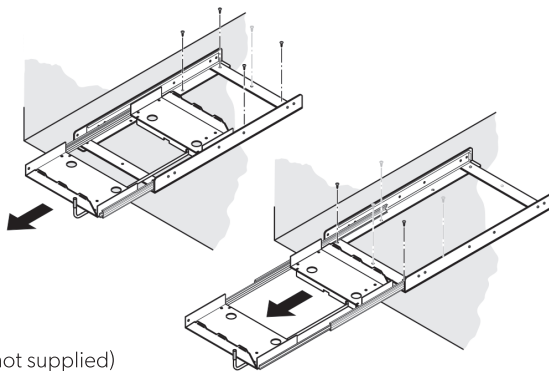

Installation Instructions

Fridge slide CFX-SLD3540

Suits: CFX-35, CFX-40 (Also suits CF-35, CF-40, CF-50, CF-50DZ and CF-60)

Fridge slide CFX-SLD5065

Suits: CFX-50, CFX-65 & CFX-65DZ

1 John Duncan Crt Varsity Lakes, Queensland, Australia, 4227 | Phone: 1800 21 21 21

1

* Warranty does not include damage caused by misuse, or as a result of exceeding the 100 kg limit. Slide must be installed on a flat even surface and not outdoors exposed to the elements.

1

4

2

5

3

6